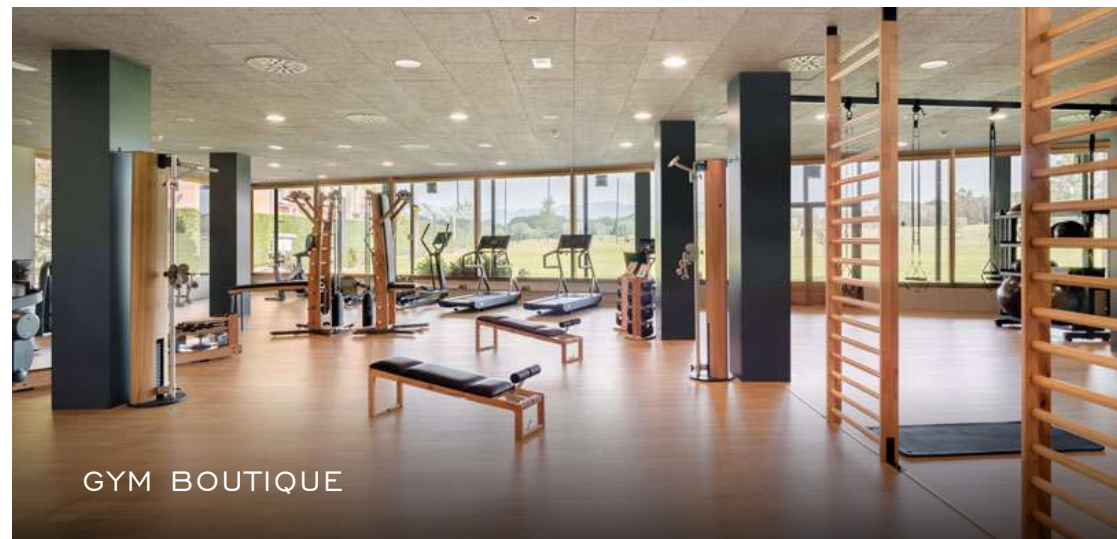

GOLF CLUB PERALADA

WINE SPA

PRO-SHOP

GYM BOUTIQUE

CASTELL  
PERALADA

EL MIRADOR

	M <sup>2</sup>	MEASUREMENTS IN METERS	HEIGHT IN METERS						
MIRADOR	950,59	36,66x24,56	5	700	500	200	250	600	900

VISUAL