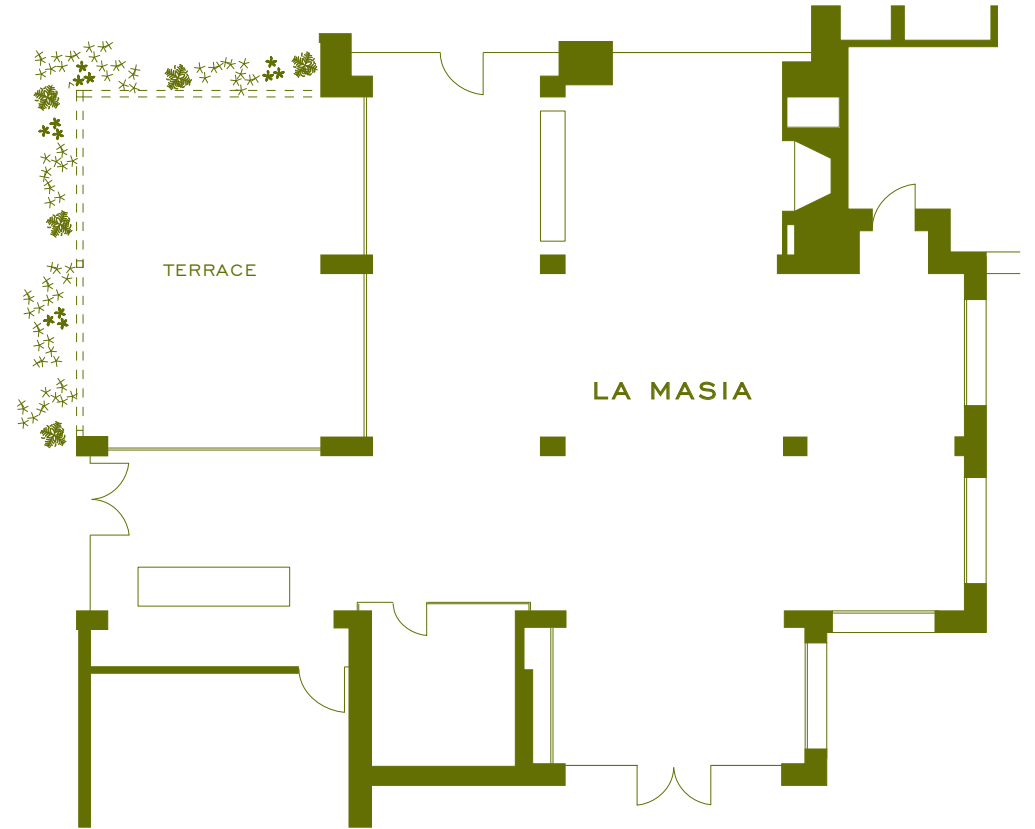

HOTEL  
PERALADA  
WINE SPA & GOLF

SUITE PRESIDENCIAL

GARDEN SUITE

SUITE

JUNIOR SUITE

PREMIER SUPERIOR ROOM

PREMIER ROOM

L'OLIVERA RESTAURANT

THE 19TH

L'OLIVERA TERRACE

GARDEN BAR

	M <sup>2</sup>	MEASUREMENTS IN METERS	HEIGHT IN METERS						
LA MASIA	175	13x14	3	90	40	50	-	100	150

ALBERA ROOM

REQUESENS ROOM

CANIGÓ ROOM

	M <sup>2</sup>	MEASUREMENTS IN METERS	HEIGHT IN METERS						
<b>ALBERA ROOM</b>	<b>208</b>	<b>13x16</b>	<b>3</b>	<b>150</b>	<b>70</b>	-	-	<b>150</b>	<b>170</b>
CANIGÓ ROOM	107	13x8	3	70	50	30	25	60	80
REQUESENS ROOM	104	13x8	3	70	50	30	25	60	80
TERRACE	90	16x6	-	-	-	-	-	-	60

GOLF CLUB PERALADA

WINE SPA

PRO-SHOP

GYM BOUTIQUE

CASTELL  
PERALADA

EL MIRADOR

	M <sup>2</sup>	MEASUREMENTS IN METERS	HEIGHT IN METERS						
MIRADOR	950,59	36,66x24,56	5	700	500	200	250	600	900

VISUAL