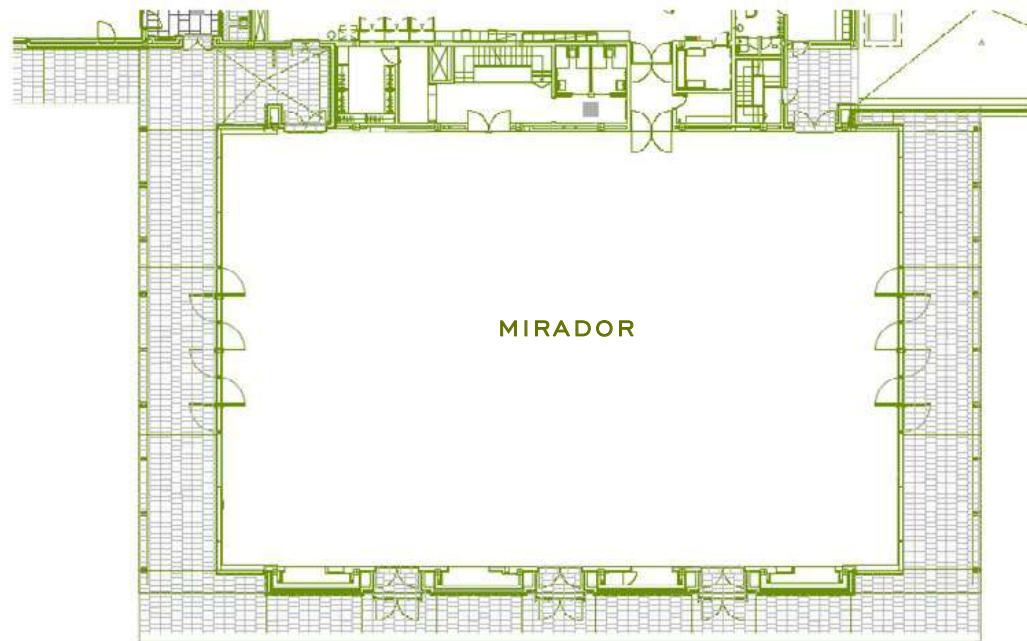

GOLF CLUB PERALADA

WINE SPA

PRO-SHOP

GYM BOUTIQUE

CASTELL  
PERALADA

EL MIRADOR

	M <sup>2</sup>	MEASUREMENTS IN METERS	HEIGHT IN METERS						
MIRADOR	950,59	36,66x24,56	5	700	500	200	250	600	900

VISUAL